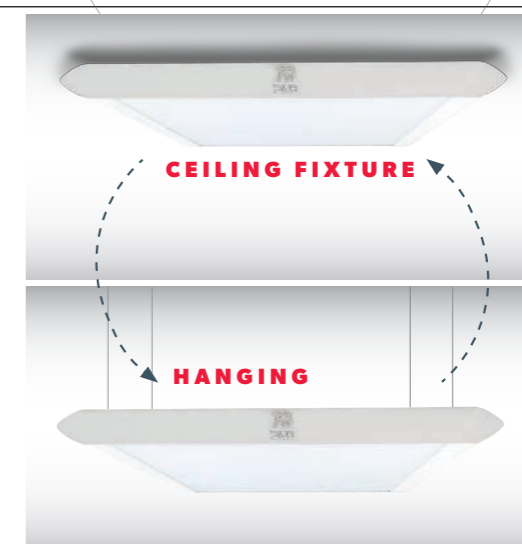

ZIVA

PERFECT SYNTHESIS BETWEEN QUALITY AND ESSENTIALITY

EXPERIENCE AND INNOVATION
SINCE 1948

ZIVA

DENTAL LED ROOM LIGHT

THE ESSENTIAL QUALITY FOR OPERATIONAL AND AESTHETIC NEEDS

Developed through the constant research by FARO for **innovative and performing solutions** for the dentist office, **ZIVA** is the ceiling light designed to satisfy operative and aesthetic requirements of the dentist office. The careful and scrupulous **selection of materials and components**, along with the **care for detail**, make ZIVA the perfect synthesis between quality and essentiality.

HOMOGENEOUS LIGHTING WITHOUT SHADOW AREAS

The ZIVA dental ceiling light used latest generation technologies that allow for **homogeneous lighting that is proportional to the work environment, reducing both the shadow areas** as well as operator **stress and visual fatigue**. The ideal solution for those that are searching for a ceiling light with high level performance at a competitive price.

MAGNETIC FASTENING SYSTEM

Changing has never been so easy. The innovative **magnetic fastening system** makes ceiling installation extremely easy and intuitive, in the same way the **"Suspension kit"*** makes it possible to easily convert **ZIVA** into a suspension ceiling light.

This **dual installation mode** allows to place **ZIVA** on **any type of ceiling**, making it possible to modernize the image of the dental office, making it a modern, elegant and functional environment.