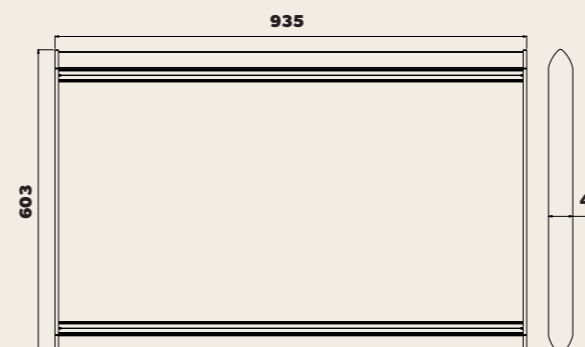

TECHNICAL FEATURES

TECHNICAL SPECIFICATIONS**	ZIVA
POWER SUPPLY VOLTAGE	220/240 Va - 50/60 Hz
POWER ABSORBED	Max 240 W
DIMENSIONS	935x603x48 mm
WEIGHT	8 Kg
LIGHTING	Up to 3.100 Lux (at a distance of 1.45 m)
COLOUR TEMPERATURE	5.500 K
COLOUR RENDERING INDEX	> 90