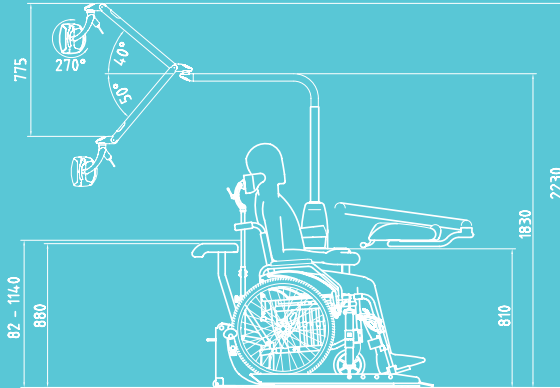

UNI EN ISO
13485:2004

UNI EN ISO 9001:2008

O.M.S. spa - Officine Meccaniche Specializzate - Via Dante 20/A - 35030 Caselle di Selvazzano (PD) ITALIA
Tel. +39 049 8976455 - Fax +39 049 8975566 - www.omsstaff.com - info@omsstaff.com