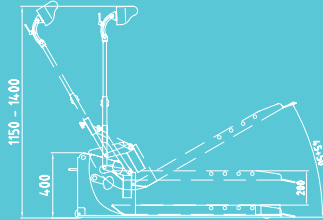

UNI EN ISO
13485:2004

UNI EN ISO 9001:2008

O.M.S. spa - Officine Meccaniche Specializzate - Via Dante 20/A - 35030 Caselle di Selvazzano (PD) ITALIA
Tel. +39 049 8976455 - Fax +39 049 8975566 - www.omsstaff.com - info@omsstaff.com