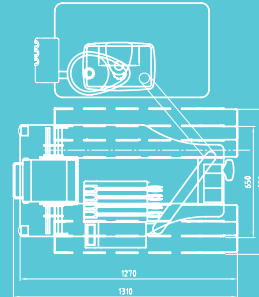

UNI EN ISO
13485:2004

UNI EN ISO 9001:2008

O.M.S. spa - Officine Meccaniche Specializzate - Via Dante 20/A - 35030 Caselle di Selvazzano (PD) ITALIA
Tel. +39 049 8976455 - Fax +39 049 8975566 - www.omsstaff.com - info@omsstaff.com