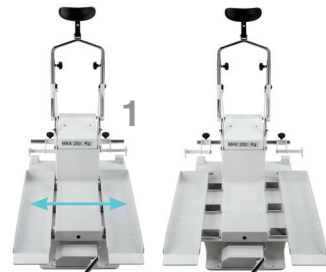

# OMS has developed the solution named Libra

ADJUSTABLE AND  
REMOVABLE HEADREST

MAXIMUM LOAD:  
250KG

- 1 Adaptable to width from 54 to 76 cm
- 2 Variable Height and Swinging

KEEP OUT THE CHAIR...

The step makes easier and quicker the housing of any kind of wheelchair, even electric, next to every OMS unit with floor water group, avoiding any complicated movement problems.

... AND PLACE THE PLATFORM FOR DISABLED