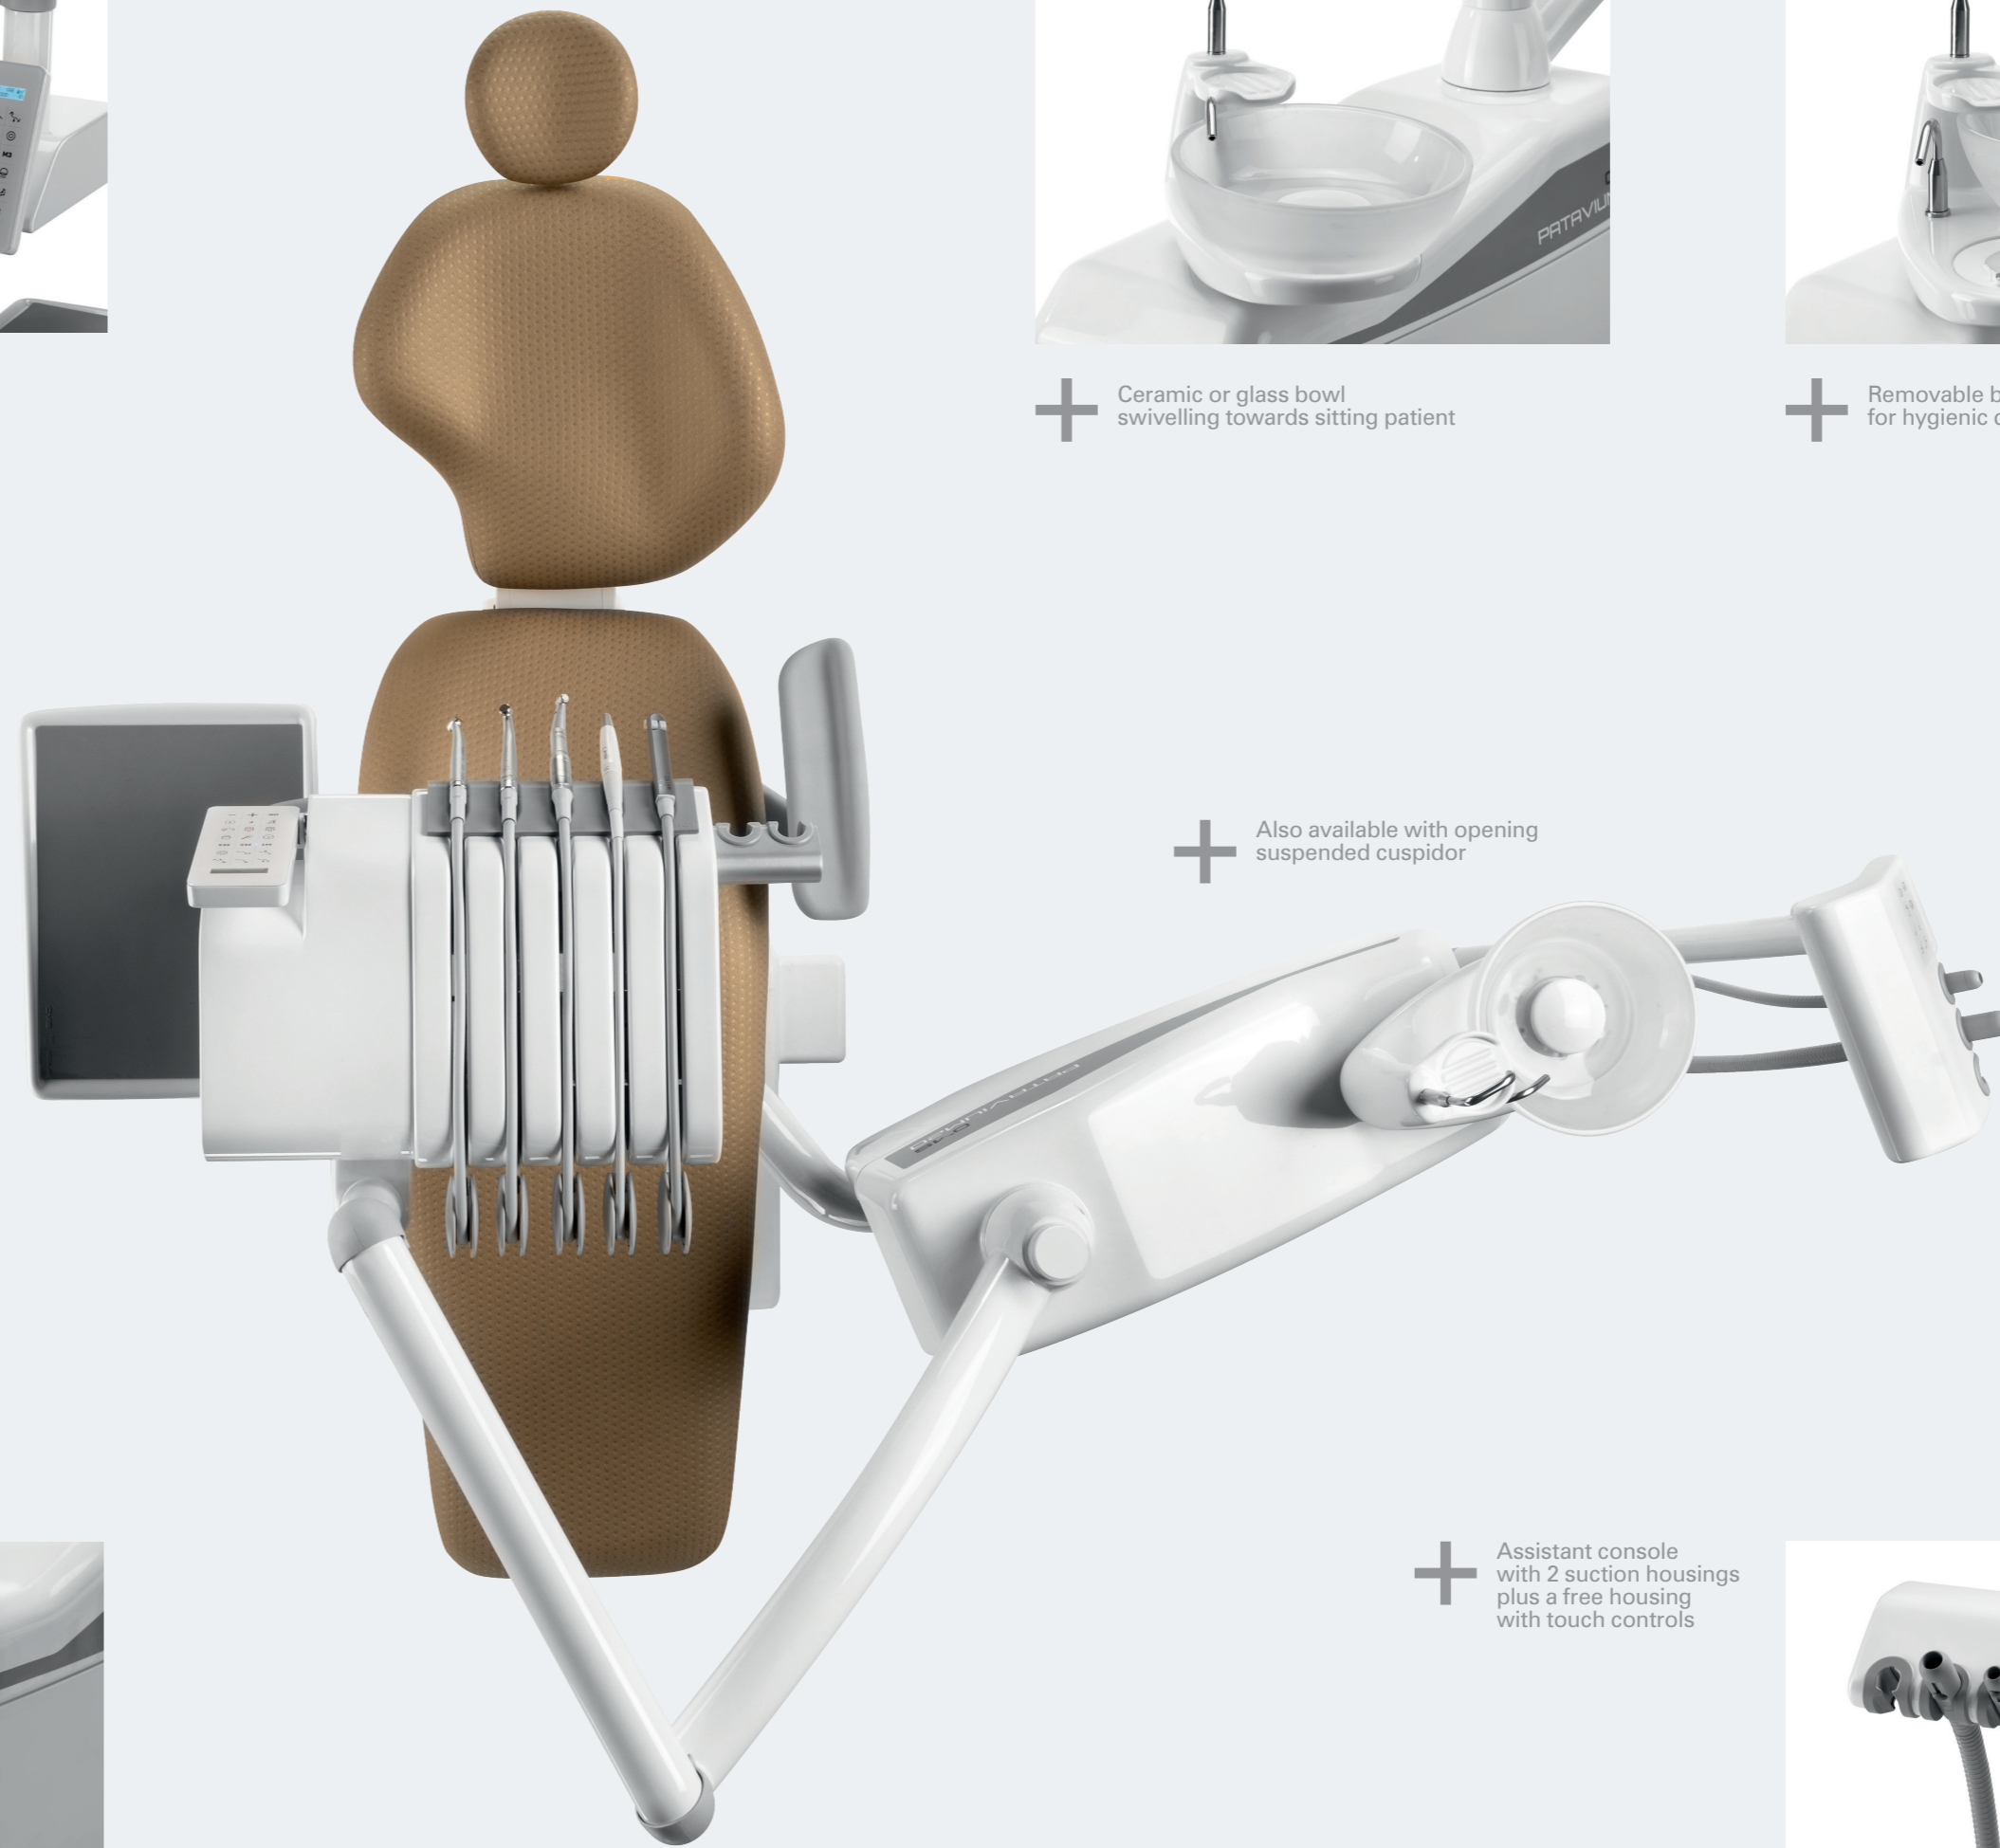

The dental unit has suspended cuspidor assembled to a floor-standing Arcadia EXT chair, which has 5 memory programs available, has been designed to guarantee great comfort and better posture to a sitting patient also with the possibility of including super memory upholstery and the choice among different backrest models.

NEW  
4.0

+ 5 instruments Doctor console. S.P.R.I.D.O. Technology. Touch control with integrated display. Extra support for 2 suction tubes

+ Ceramic or glass bowl swivelling towards sitting patient

+ Removable bowl for hygienic cleansing

+ New capacitive touch controls for an optimal management of the unit even wearing surgical gloves

+ Also available with opening suspended cuspidor

+ Also available with the best infection control and amalgam separator systems

+ Assistant console with 2 suction housings plus a free housing with touch controls

Mobile cuspidor suspended on the floor-standing chair

All-Around doctor console with S.P.R.I.D.O. technology

Arcadia EXT chair